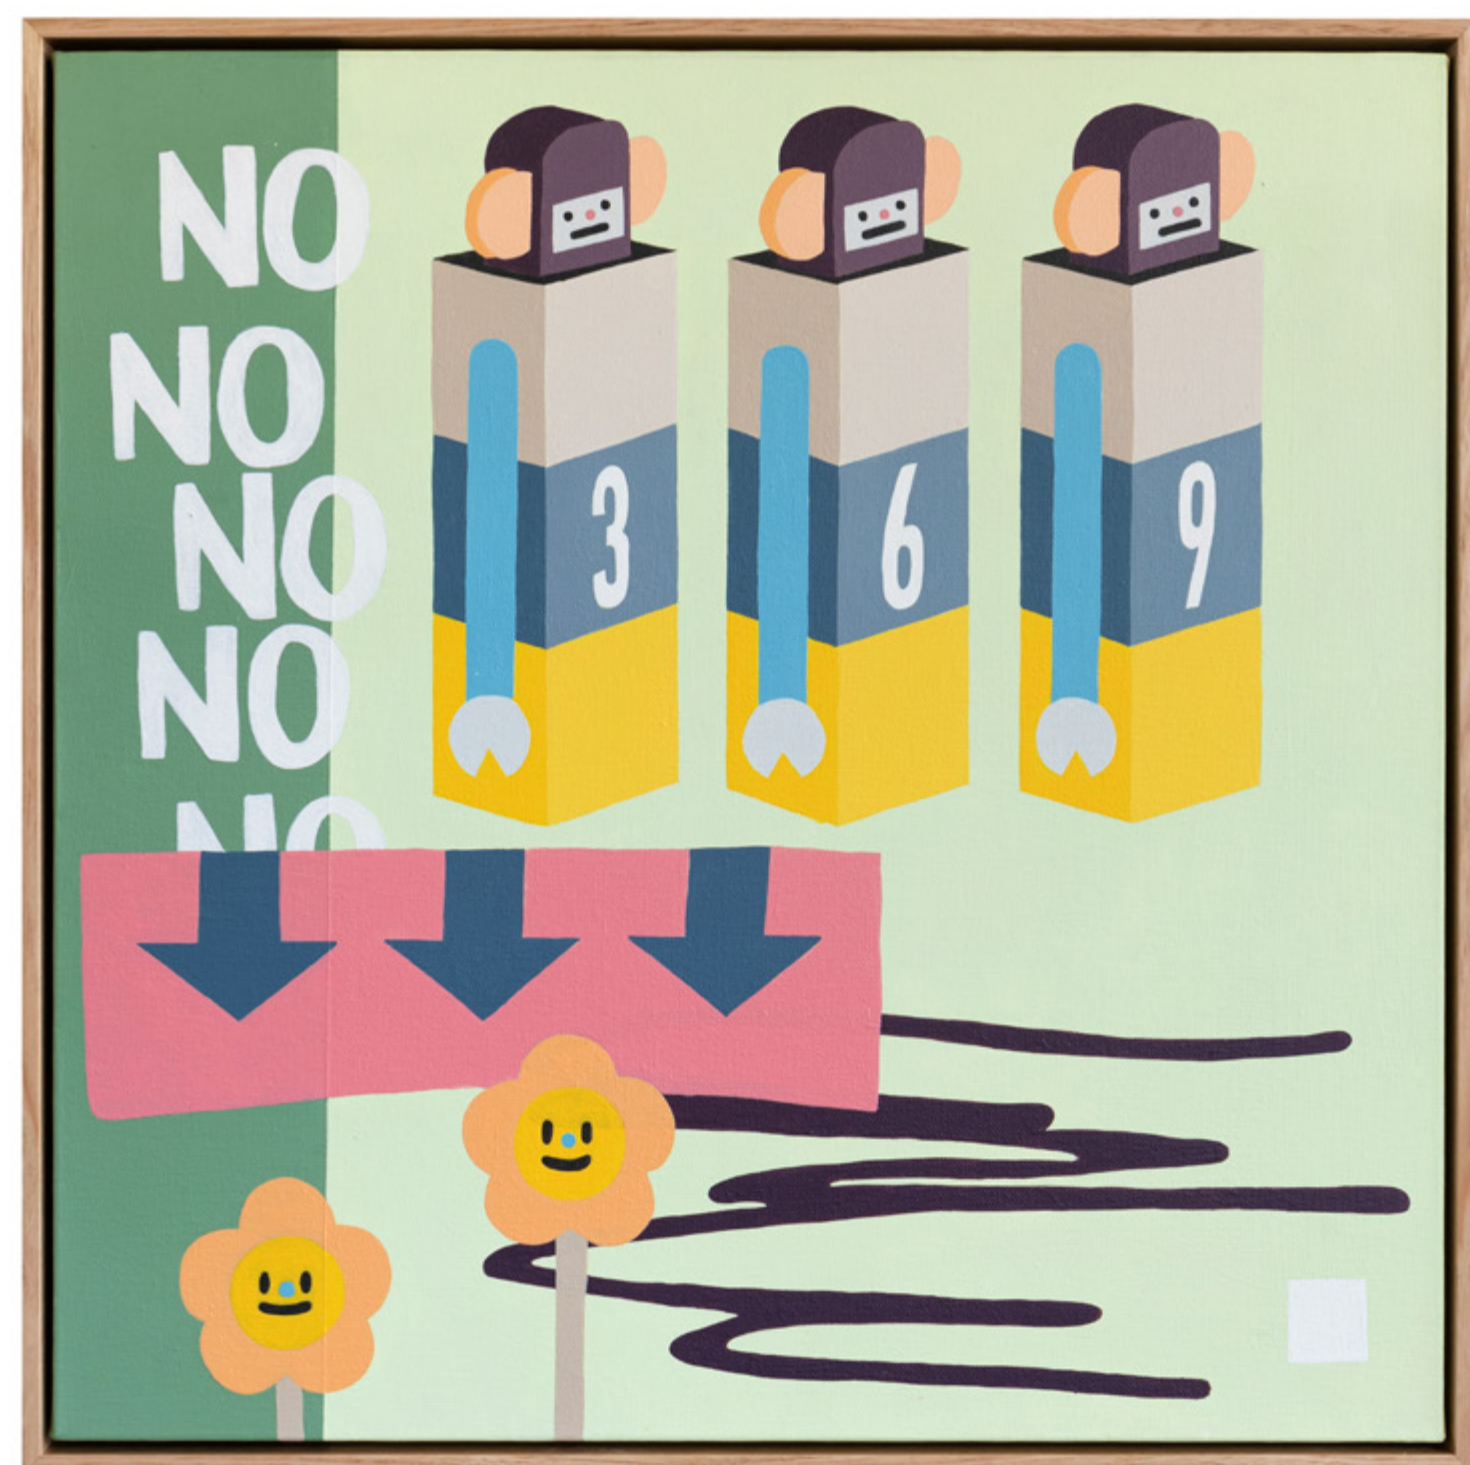

NO

20 X 20 INCHES
ACRYLIC ON CANVAS
2021

680

OVER