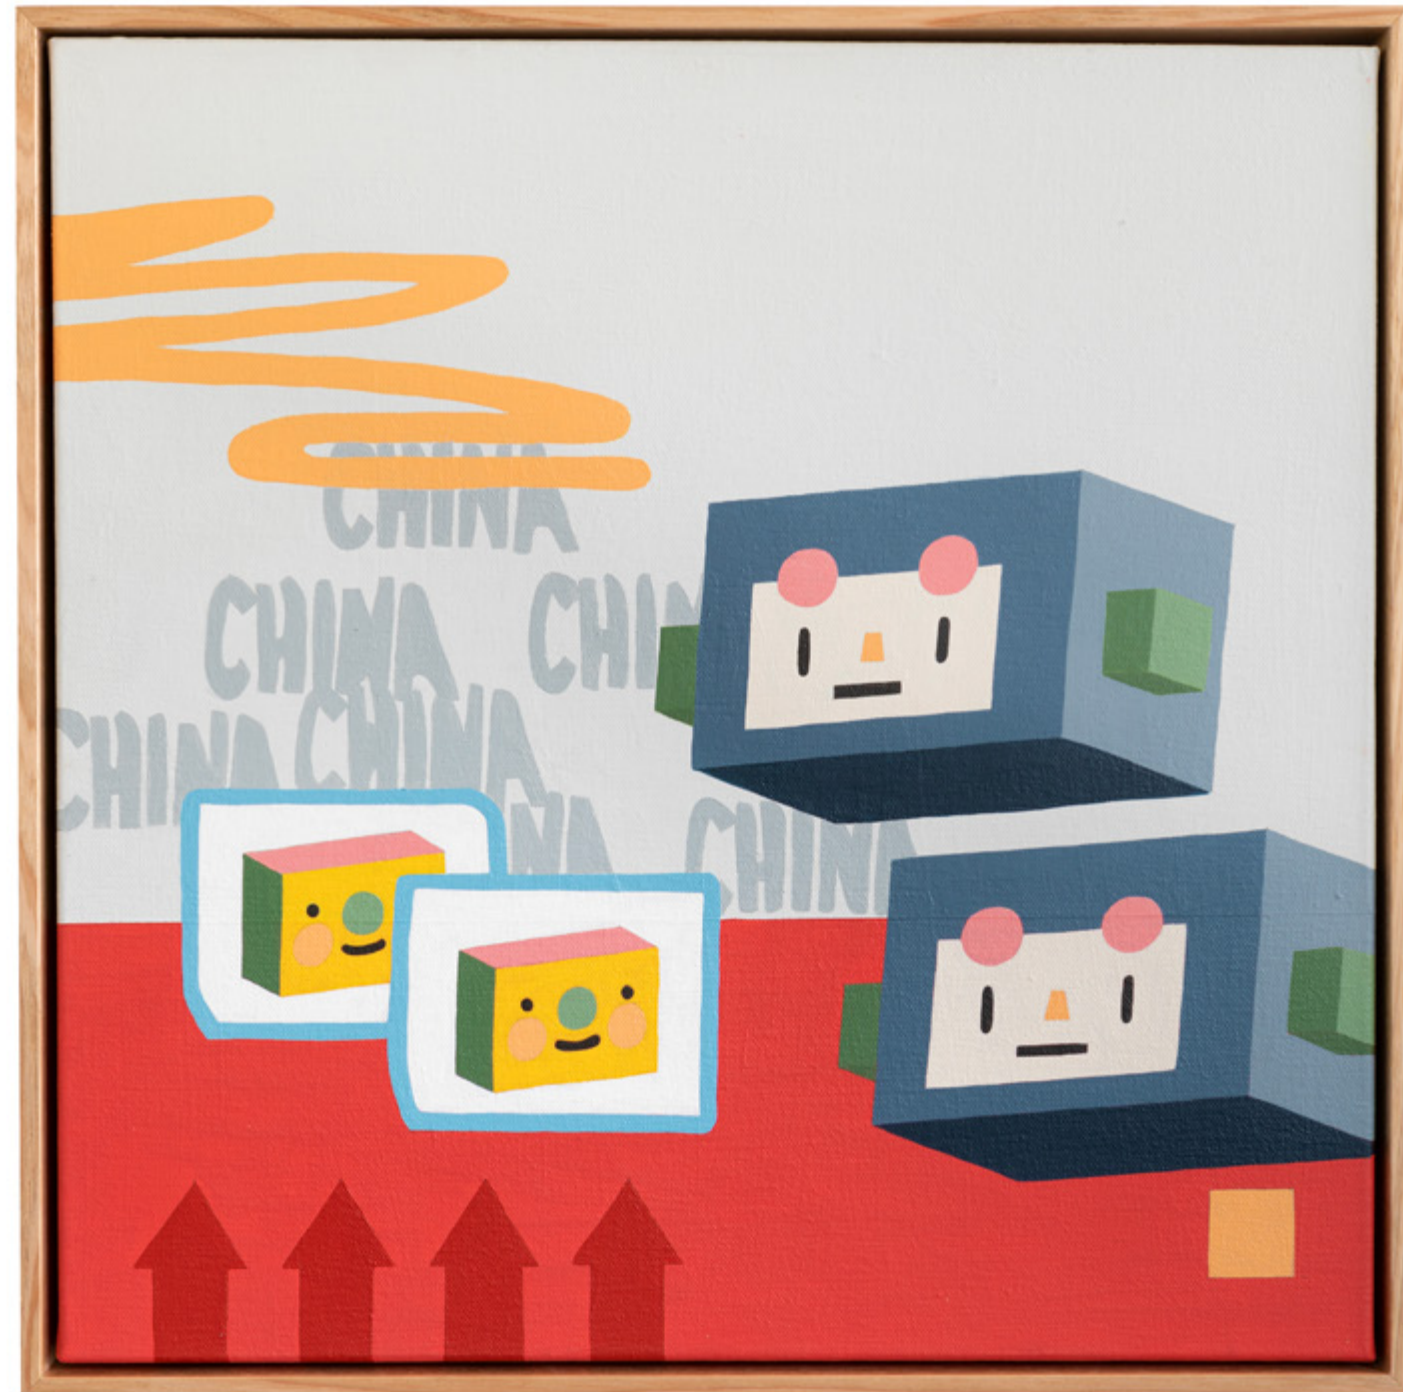

“WAITING IN LINE” IS A NEW BODY OF WORK BY ARTIST CONRAD SQUARE, COMPRISING CONCEPTUAL PAINTINGS AND SCULPTURE. THIS EXHIBITION IS ACCESSIBLE TO THE GENERAL PUBLIC FROM FRIDAY, THE 19TH OF NOVEMBER, AT B-SIDE GALLERY.

WHILE PLAYFUL ON THE SURFACE, THESE PIECES CONVEY GREAT EMOTION AND DEPTH. THE NARRATIVE DEPICTS A SOCIETY WHOSE DAILY ROUTINES HAVE BECOME REGIMENTED AND STARK, QUESTIONING THE INDIVIDUALITY WITHIN THE INDIVIDUAL.

16 X 20 INCHES
ACRYLIC ON CANVAS
2021

620

HUMAN

16 X 20 INCHES
ACRYLIC ON CANVAS
2021

620

CHINA

18 X 18 INCHES
ACRYLIC ON CANVAS
2021

580