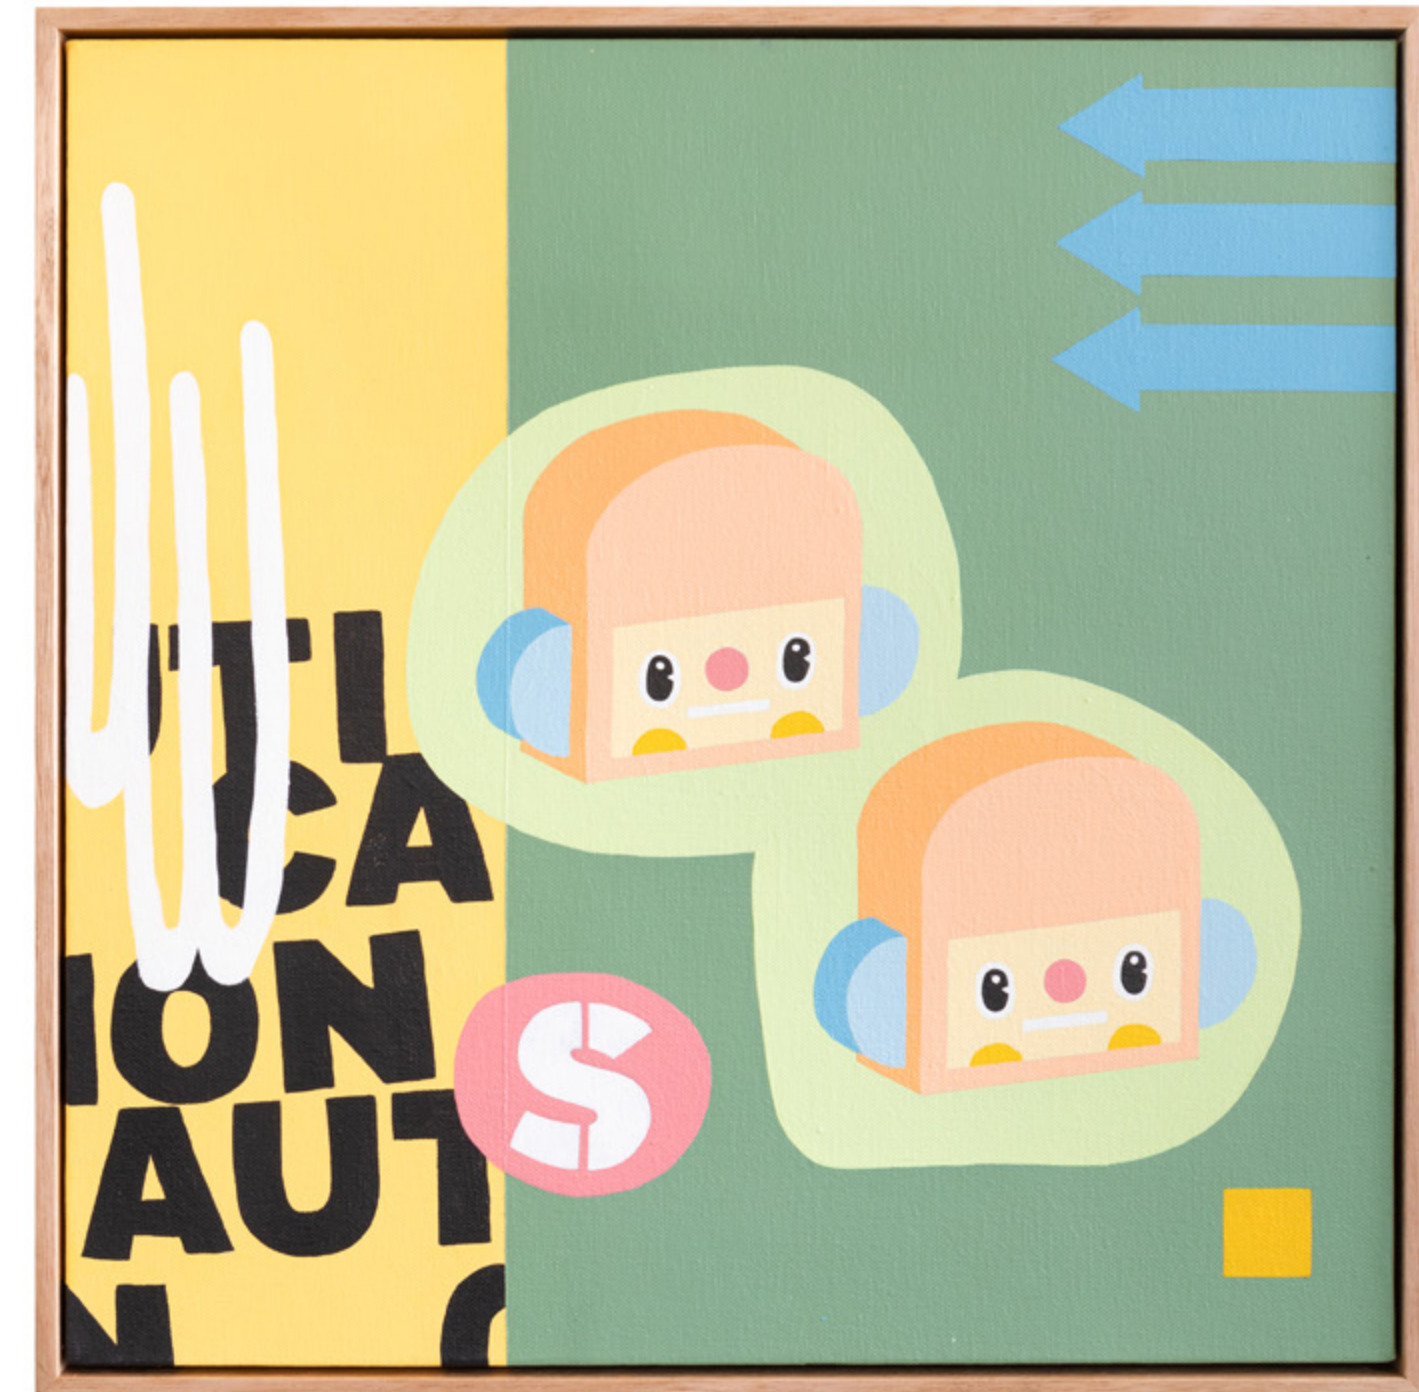

CAUTION

18 X 18 INCHES
ACRYLIC ON CANVAS
2021

580